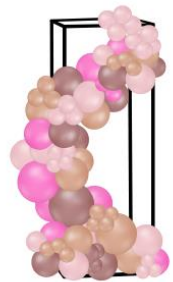

Wedding Dreams and Party Themes

✉ info@weddingdreamsandpartythemes.co.uk
 🌐 www.weddingdreamsandpartythemes.co.uk

☎ 07515 928616

Numbered Balloon Stacks

£35 - Single
 £65 - Double

Balloon Columns

Comes with a weighted base
 5ft - £70

PVC Gold Frame with balloons

5ft in height

£130

Not suitable for outside installation.
 Flowers & foliage available at extra charge.
 Delivery charges apply.

Grab and Go Balloon Garlands with 5" & 12" balloons in 3 colours